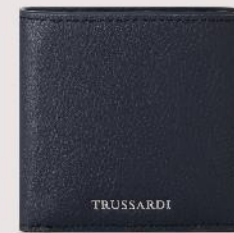

BIFOLD WITH CARD CASE

Color: 57

Product Code: I098E0

Outlet Price: 69 €